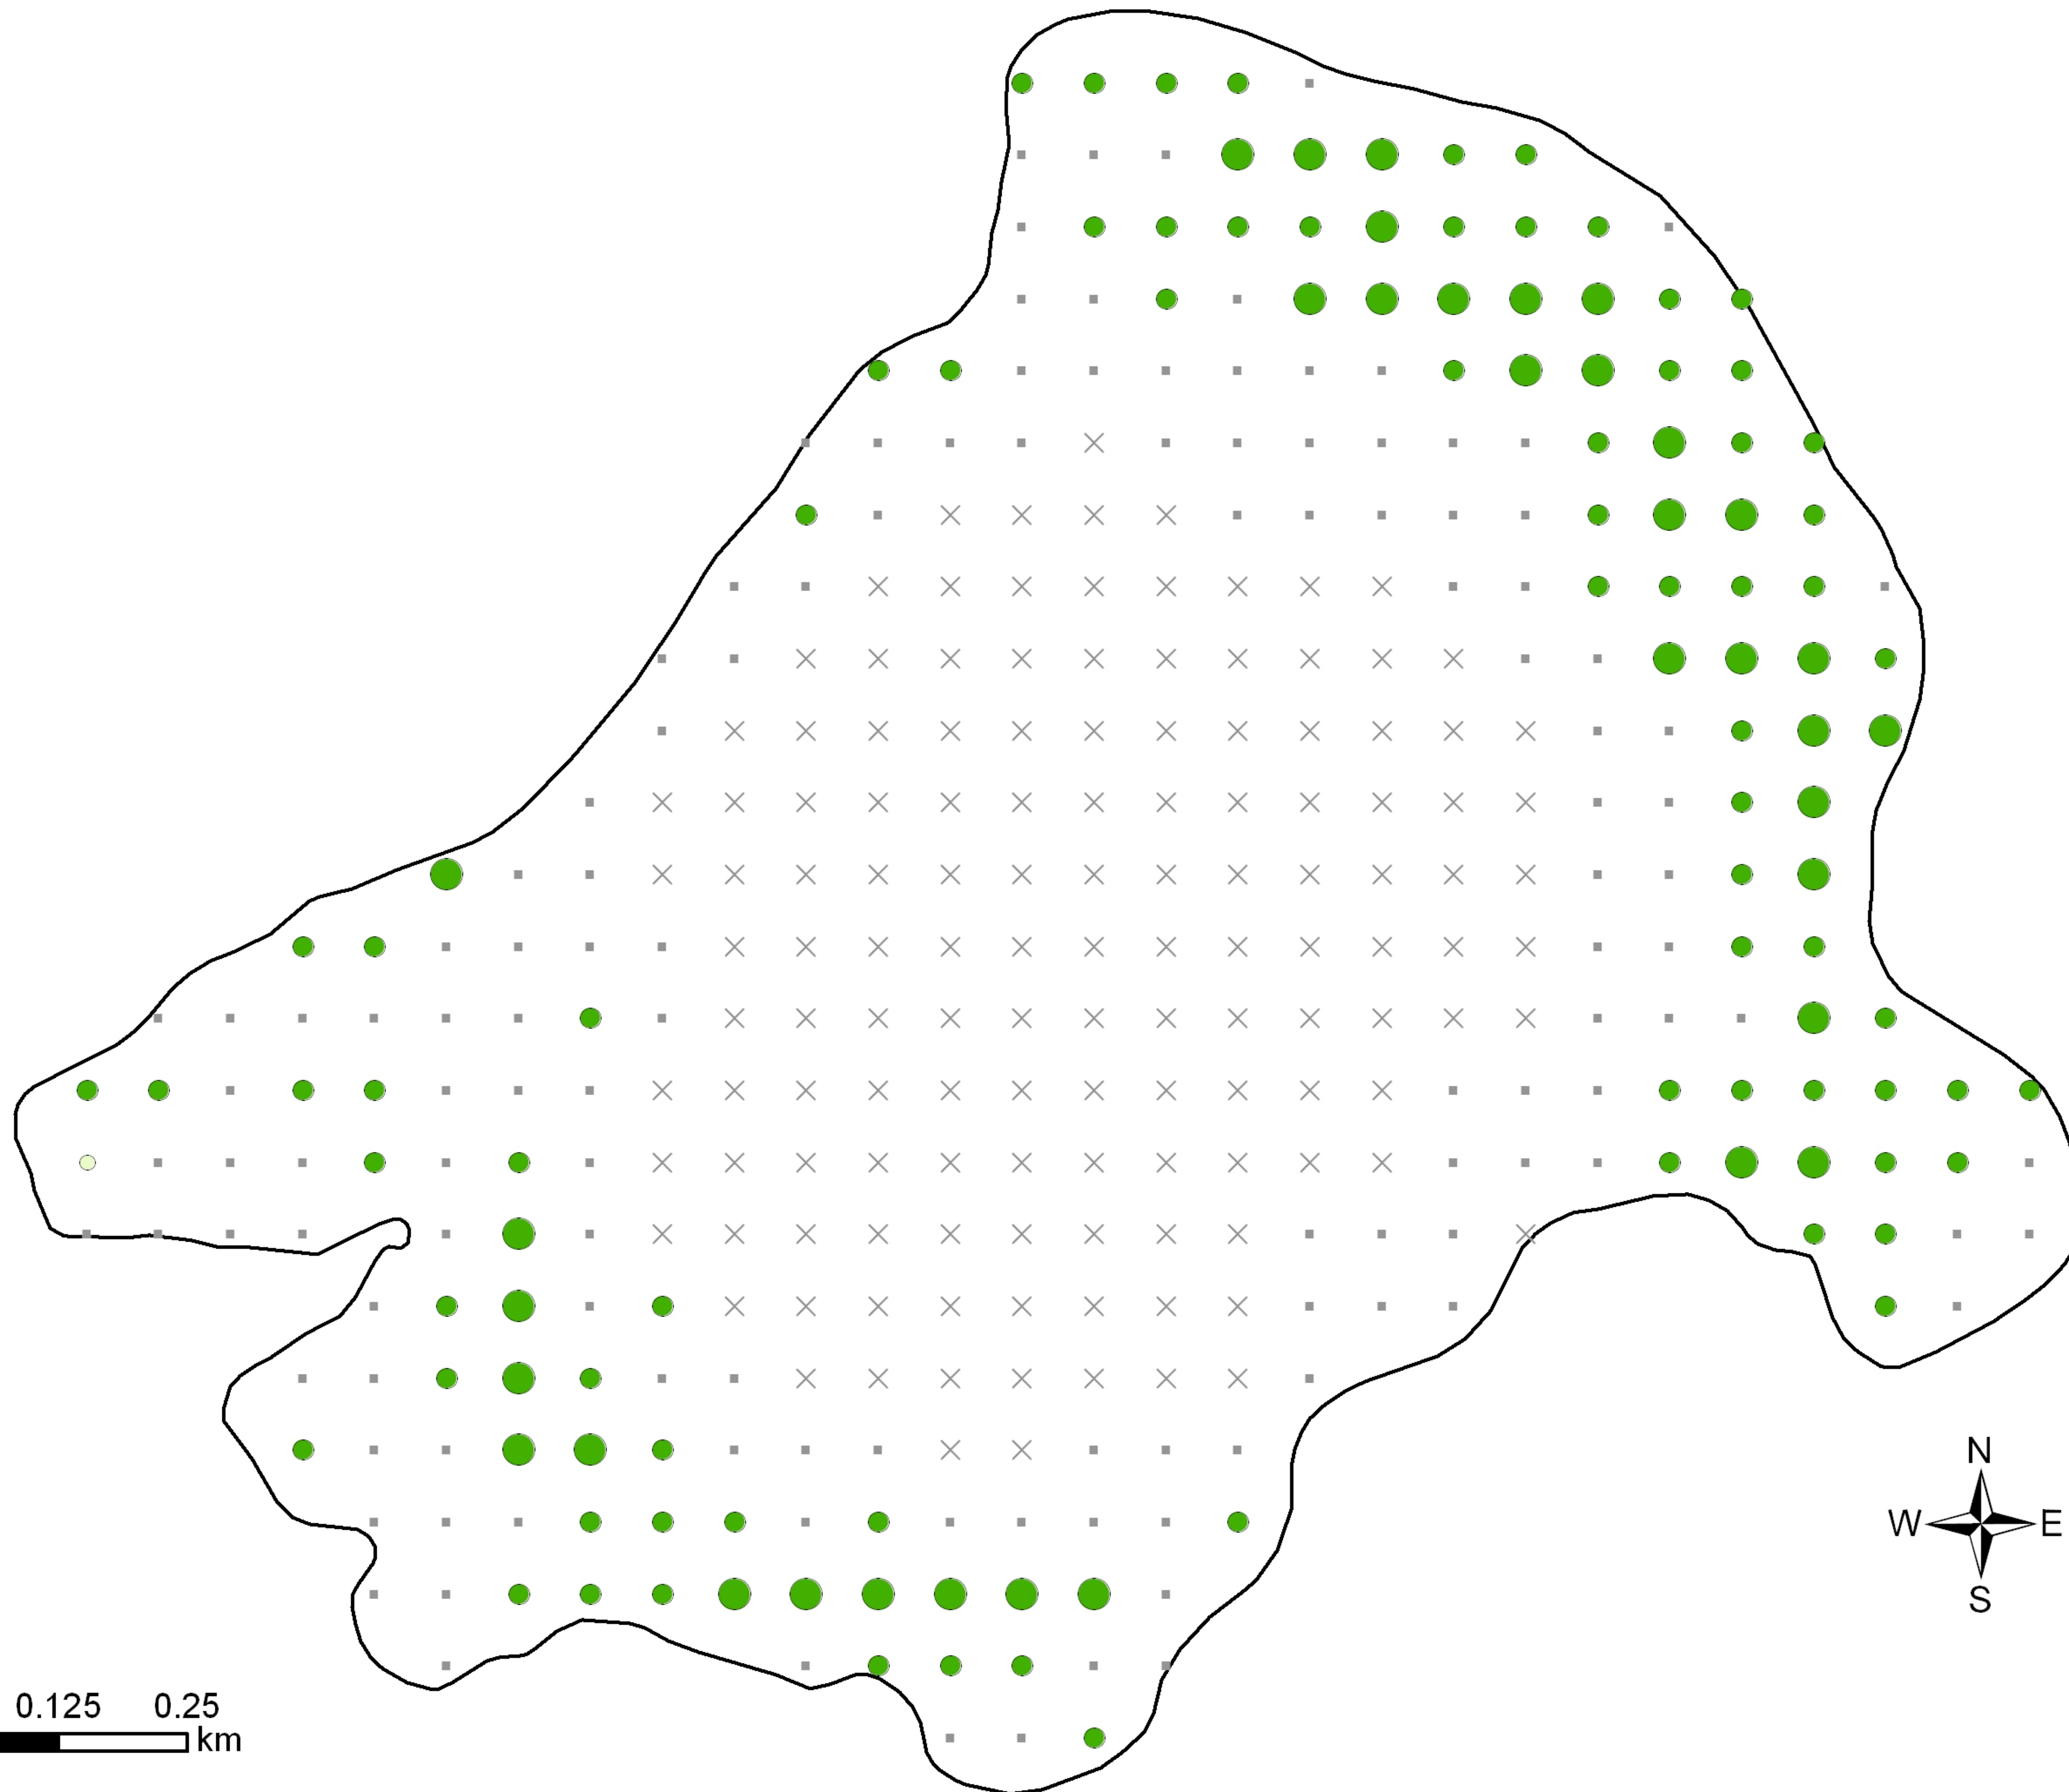

Little Green Lake - Green Lake County

June 22, 2011

Curly Leaf Pondweed
Rake Fullness Rating

- Visual
- 1
- 2
- 3
- × Not Sampled
- NO CLP

Illustration of Rake Fullness Rating

- 1
- 2
- 3

<http://dnr.wi.gov>